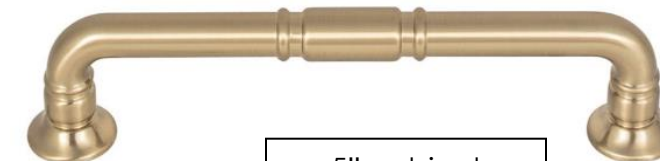

Existing
Hardwoods

Shower Walls
6 x 12 Marble

Shower Floor

Cabinetry
Color: Cool Mint

Wallpaper

8" Shower door
handle in
polished nickel

Mirror Size:
24" x 40"
Brass finish

Roman Shades

Rug

Countertop

Faucet Polished
Nickel Finish

Bath Accessories
Options

5" cabinet
handle in honey
bronze

Boys Hall Bath

Faucet Collection

Bath Accessories Options

6" Shower door handle in satin brass

Keeping existing medicine cabinet, shelves and towel bar

Star & Cross Tile Floor

Wallpaper

Shower Walls

Vanity & All Trim Color

Countertop

Rug