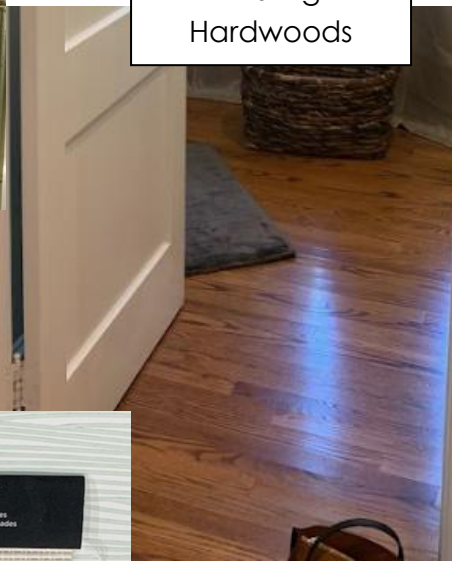

TAILORED

— DESIGNS —

Client – Primary & Hall Bath

Address
Address

January 2024

Sara Scott
704.724.1004
sara@tailoredesignscharlotte.com

Primary Bath

Art Insop
8 5/8" W x
11 1/8" H

Existing
Hardwoods

Shower Walls
6 x 12 Marble

Shower Floor

Cabinetry
Color: Cool Mint

Wallpaper

8" Shower door
handle in
polished nickel

Mirror Size:
24" x 40"
Brass finish

Roman Shades