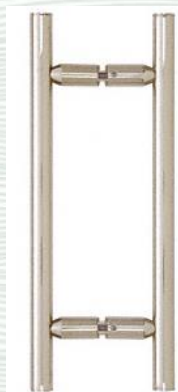

TAILORED

— DESIGNS —

Client – Primary & Hall Bath

Address
Address

January 2024

Sara Scott
704.724.1004
sara@tailoredesignscharlotte.com

Primary Bath

Art Insop
8 5/8" W x
11 1/8" H

Existing
Hardwoods

Shower Walls
6 x 12 Marble

Shower Floor

Cabinetry
Color: Cool Mint

Wallpaper

8" Shower door
handle in
polished nickel

Mirror Size:
24" x 40"
Brass finish

Roman Shades

Rug

Countertop

Faucet Polished
Nickel Finish

Bath Accessories
Options

5" cabinet
handle in honey
bronze

Boys Hall Bath

Faucet Collection

Bath Accessories Options

6" Shower door handle in satin brass

Keeping existing medicine cabinet, shelves and towel bar

Star & Cross Tile Floor

Wallpaper

Shower Walls

Vanity & All Trim Color

Countertop

Rug